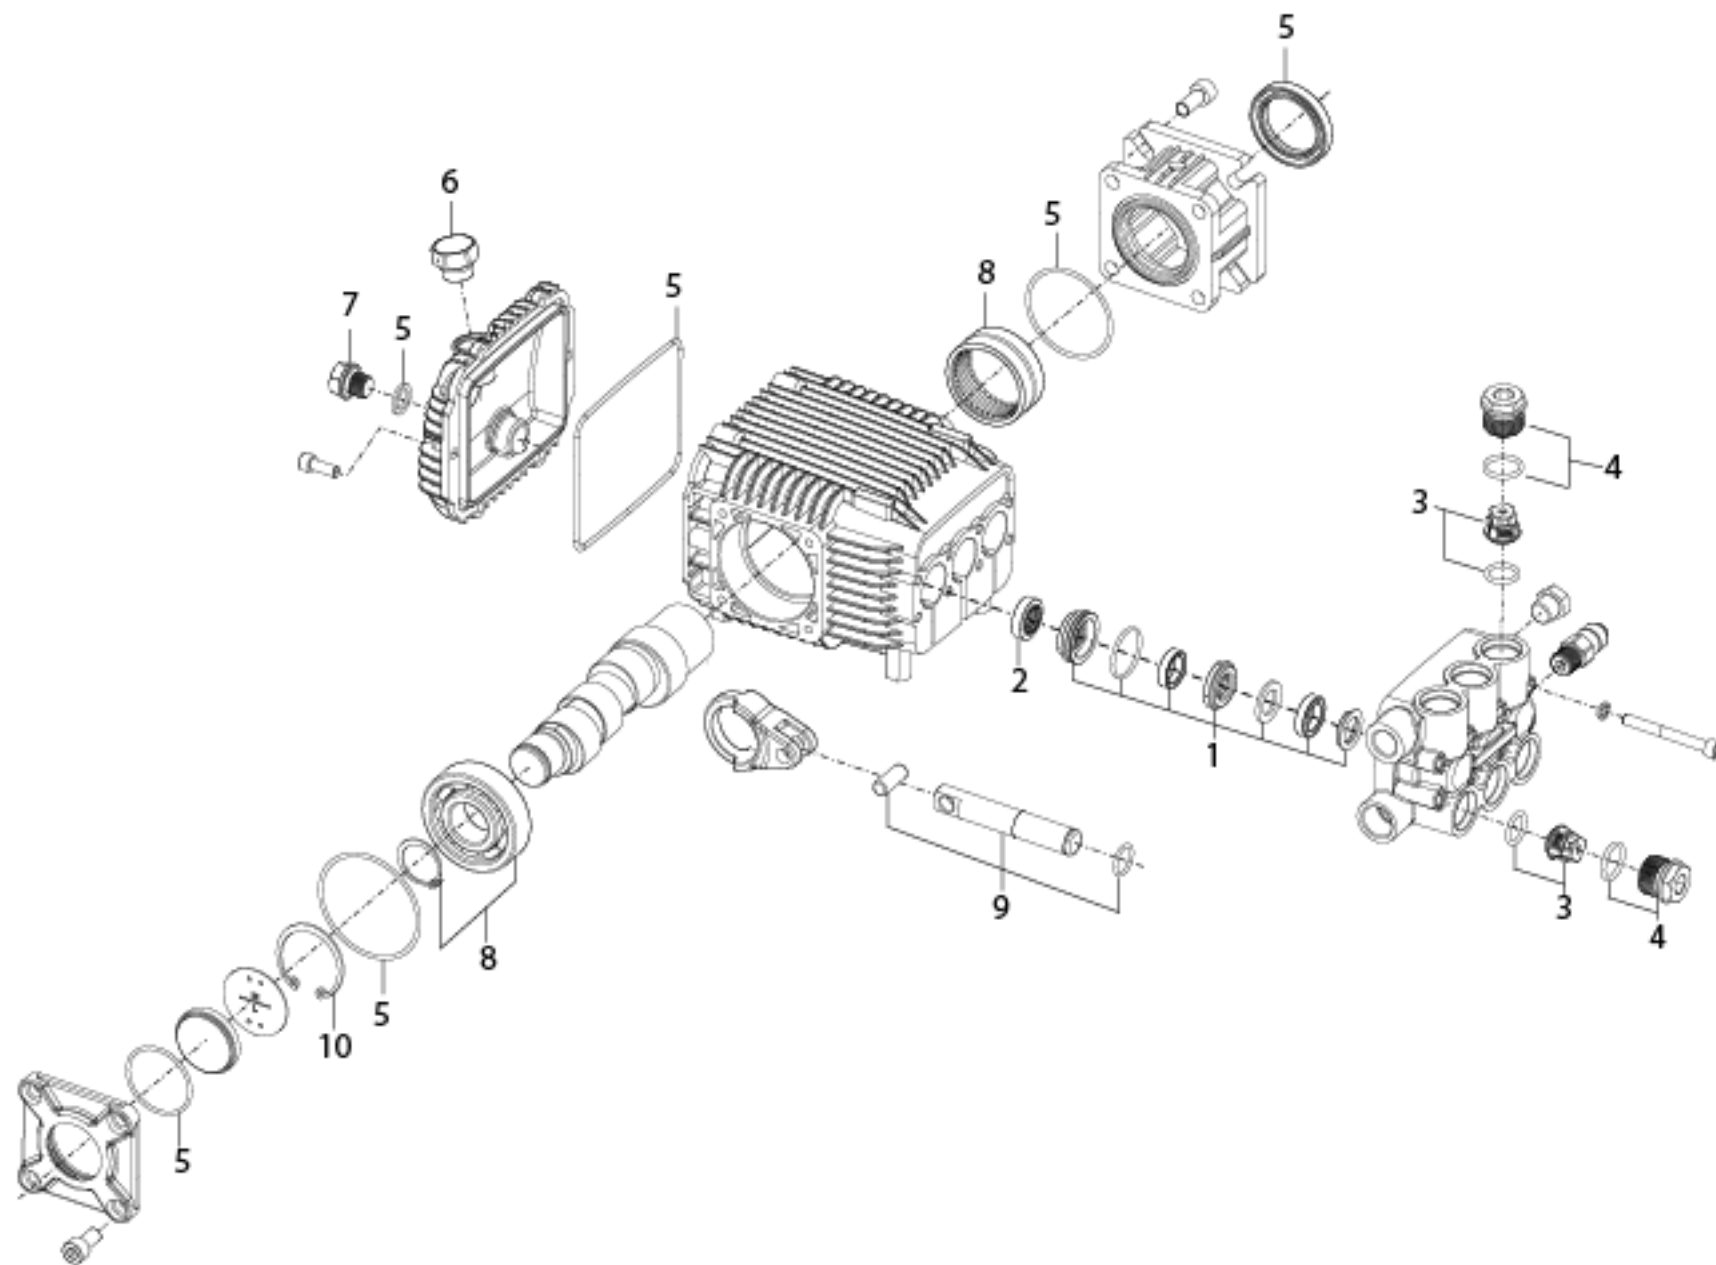

21 PISTON

POS	Article no.	Description	Quantity	Unit	Remark	Foot note text
1	8.754-462.0	KIT, PUMP SEAL, HIGH/LOW PRESSURE	3.000	ST		ARTICLE ONLY AVAILABLE AT KNA
2	8.754-463.0	KIT, PUMP OIL SEALS	3.000	ST		ARTICLE ONLY AVAILABLE AT KNA
3	8.754-550.0	KIT, PUMP CHECK VALVES, 1508A	6.000	ST	G 3500 OCT MODEL	ARTICLE ONLY AVAILABLE AT KNA
3	8.754-464.0	KIT, PUMP CHECK VALVES(1506.5A)	6.000	ST	G 3200 OCT MODEL	ARTICLE ONLY AVAILABLE AT KNA
4	8.754-465.0	KIT, CHECK VALVE CAP	6.000	ST		ARTICLE ONLY AVAILABLE AT KNA
5	8.754-466.0	KIT, PUMP O-RINGS	1.000	ST		ARTICLE ONLY AVAILABLE AT KNA
6	8.754-467.0	KIT, OIL DIP STICK	1.000	ST		ARTICLE ONLY AVAILABLE AT KNA
7	8.754-468.0	KIT, OIL DRAIN CAP	1.000	ST		ARTICLE ONLY AVAILABLE AT KNA
8	8.754-469.0	KIT, PUMP BEARINGS	1.000	ST		ARTICLE ONLY AVAILABLE AT KNA
9	8.754-470.0	KIT Pistones & Bomba	3.000	ST		ARTICLE ONLY AVAILABLE AT KNA
10	8.754-472.0	KIT, LOCK RETAINER	1.000	ST		ARTICLE ONLY AVAILABLE AT KNA