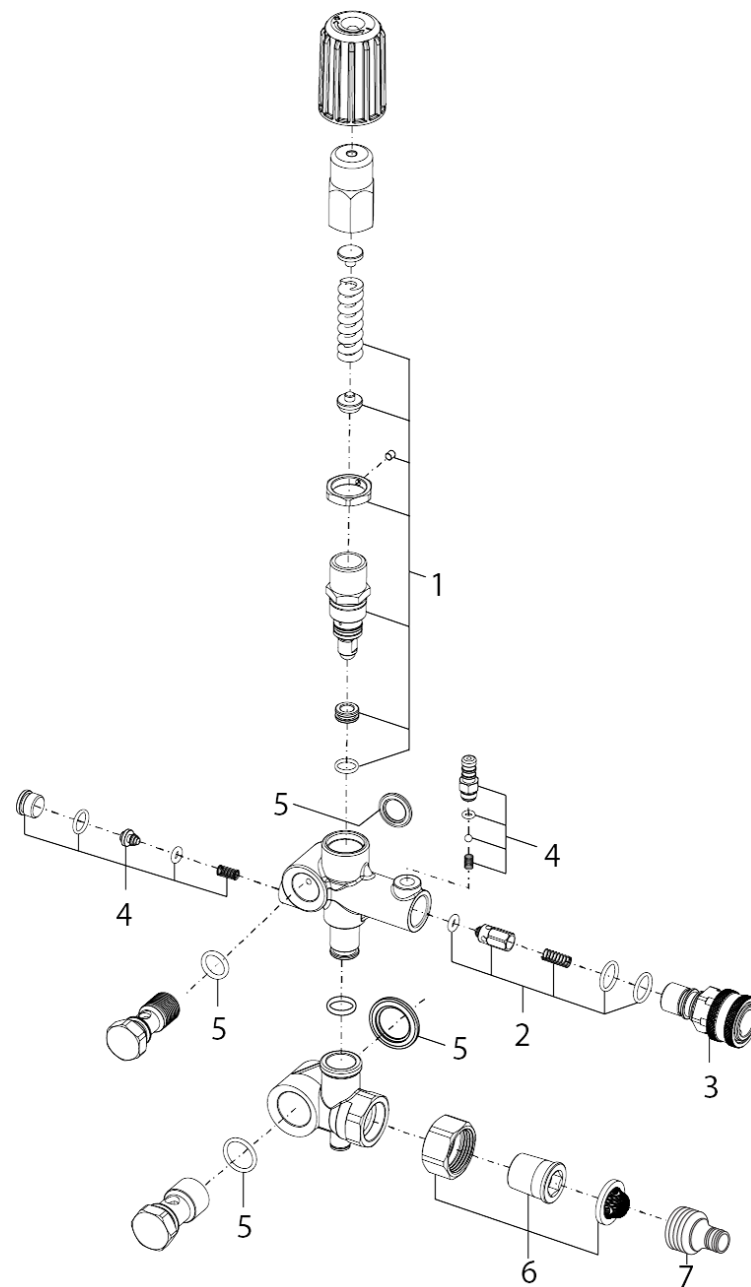

22 UNLOADER VALVE

POS	Article no.	Description	Quantity	Unit	Foot note text
1	8.754-457.0	KIT, UNLOADER, STEM REPAIR	1.000	ST	ARTICLE ONLY AVAILABLE AT KNA
2	8.754-458.0	KIT, UNLOADER CHECK VALVE	1.000	ST	ARTICLE ONLY AVAILABLE AT KNA
3	8.754-459.0	KIT, UNLOADER OUTLET FITTING(1506.5A)	1.000	ST	ARTICLE ONLY AVAILABLE AT KNA
4	8.754-460.0	KIT, UNLOADER EZ/CHEMICAL VALVE	1.000	ST	ARTICLE ONLY AVAILABLE AT KNA
5	8.754-461.0	KIT, UNLOADER FLAT SEALS	1.000	ST	ARTICLE ONLY AVAILABLE AT KNA
7	6.645-538.0	Tap adaptor complete US w/m thread	1.000	ST	ARTICLE ONLY AVAILABLE AT KNA