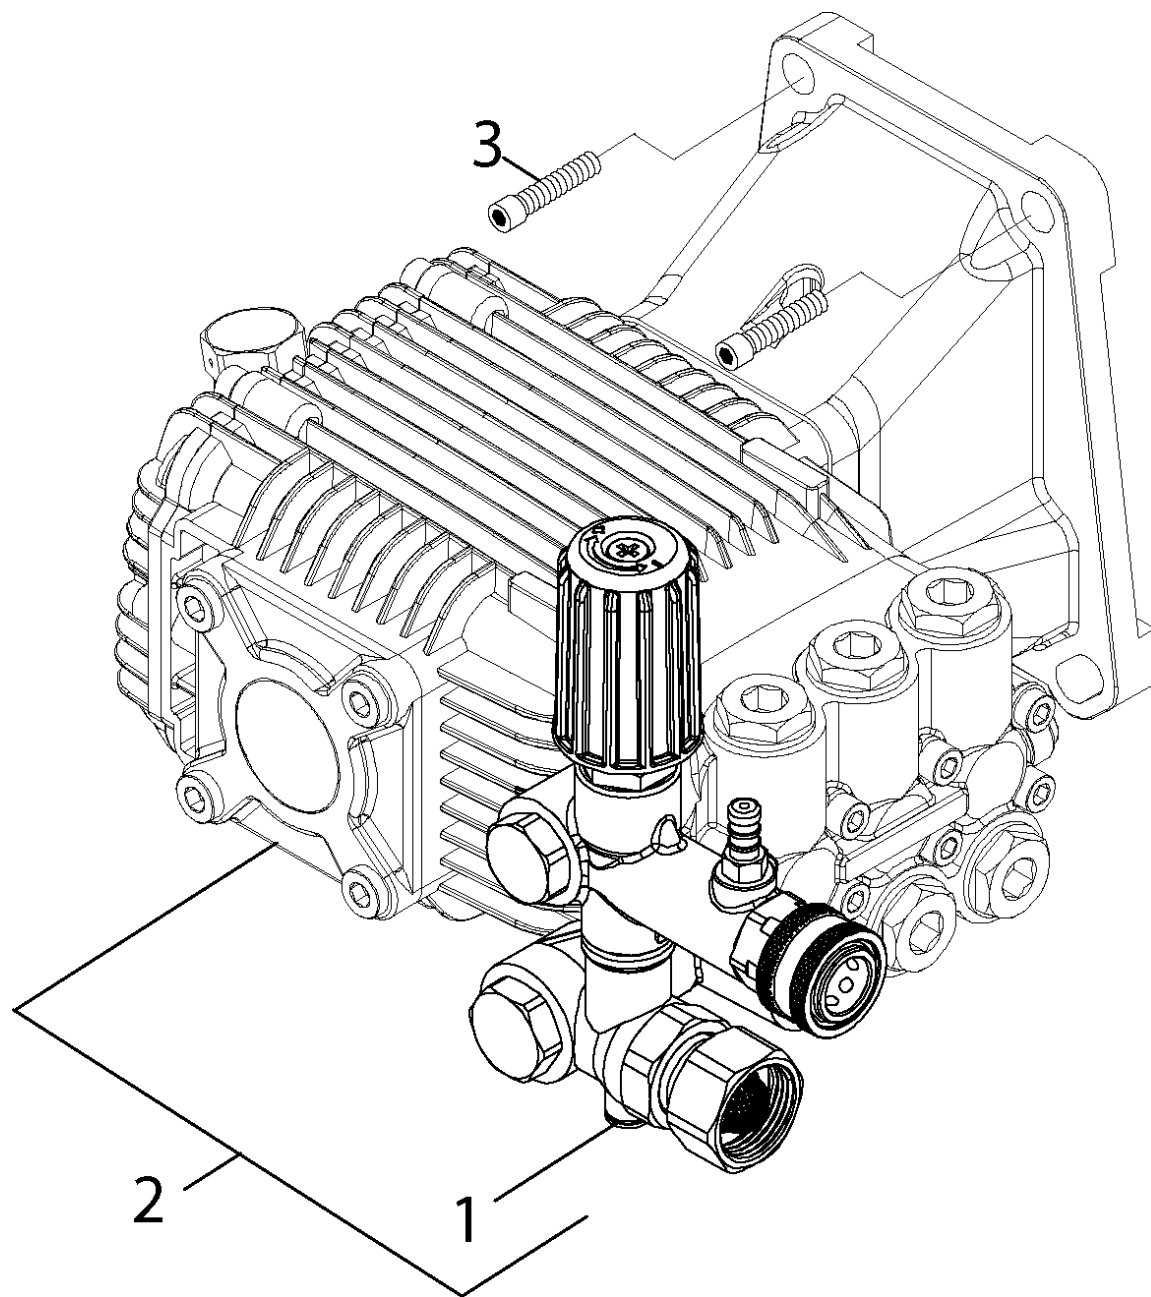

23 PUMP-UNLOADER VALVE

POS	Article no.	Description	Quantity	Unit	Remark	Foot note text
1	8.754-471.0	UNLOADER, WZ SERIES	1.000	ST		ARTICLE ONLY AVAILABLE AT KNA
2	8.754-328.0	TRIPLEX PUMP, 2.5GPM@3200PSI, 3400RPM,DD	1.000	ST	G 3200 OCT MODEL	ARTICLE ONLY AVAILABLE AT KNA
2	8.754-327.0	TRIPLEX PUMP, 3.2GPM@3600PSI, 3400RPM,DD	1.000	ST	G 3500 OCT MODEL	ARTICLE ONLY AVAILABLE AT KNA
3	9.802-722.0	BOLT, 3/8 X 1-1/4", NC HH	4.000	ST		ARTICLE ONLY AVAILABLE AT KNA