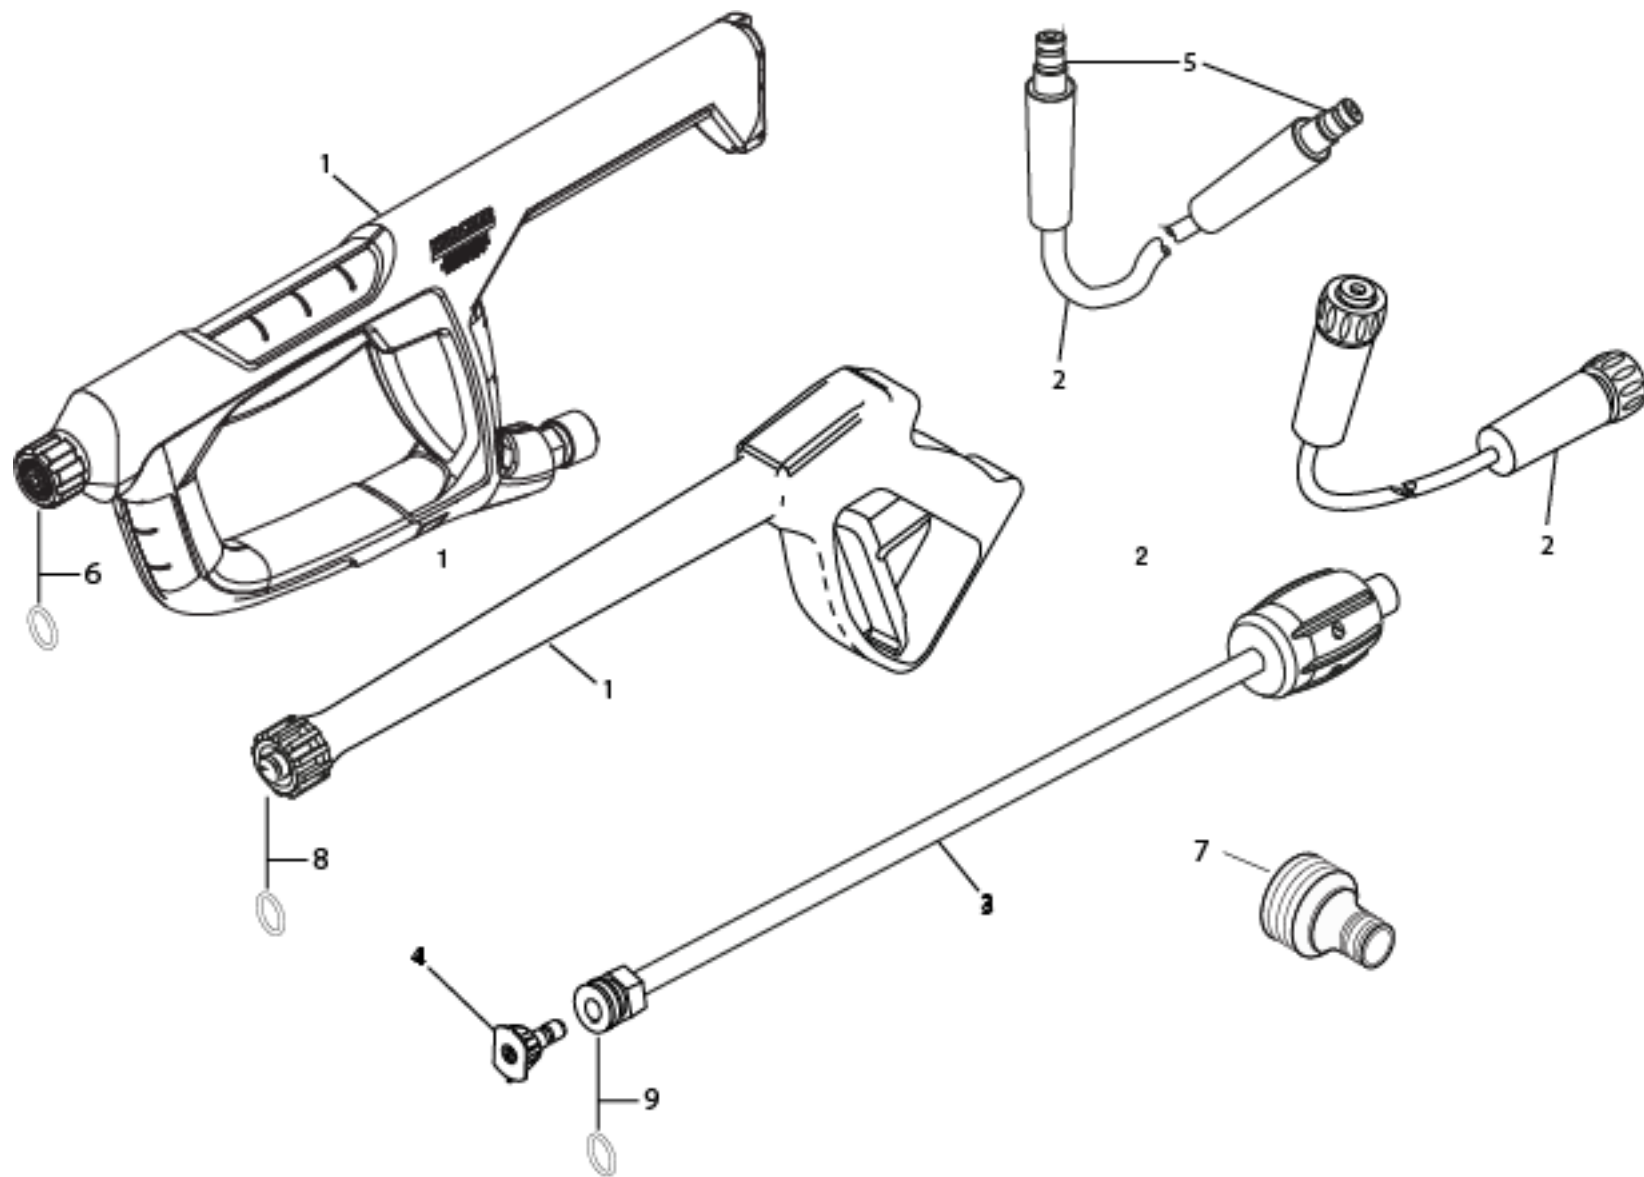

## 40 Accessories

POS	Article no.	Description	Quantity	Unit	Remark	Foot note text
1	8.754-381.0	MV925 GUN 4500 PSI	1.000	ST		
1	8.755-093.0	Versa Grip,Bulk Gun	1.000	ST	Models build from August 2016 to now	ARTICLE ONLY AVAILABLE AT KNA
2	9.162-323.0	HP HOSE DN8/50'/4000/NOLOGO/BLK/RBR	1.000	ST		
2	8.925-129.0	HOSE, 3/8" X 50' 1W 4000PSI SW X SO	1.000	ST	Models build from August 2016 to now	ARTICLE ONLY AVAILABLE AT KNA
3	9.112-535.0	REMOTE PRESSURE CONTROL	1.000	ST		
4	8.756-790.0	NOZZLE, QUICK DISCONNECT 5 KIT (037)	1.000	ST		ARTICLE ONLY AVAILABLE AT KNA
5	9.802-170.0	Coupler 3/8"PLUG, FEMALE, STEEL/ZINC	1.000	ST	Models build from August 2016 to now	ARTICLE ONLY AVAILABLE AT KNA
6	9.801-961.0	O-RING, ERGO-GUN M-22 MALE LANCE CON.	1.000	ST		ARTICLE ONLY AVAILABLE AT KNA
7	6.645-538.0	Tap adaptor complete US w/m thread	1.000	ST		
8	6.362-064.0	Quad joint ring 9.19x2.62	1.000	ST		
9	9.802-096.0	O-RING, COUPLER QUICK 1/4'	1.000	ST		