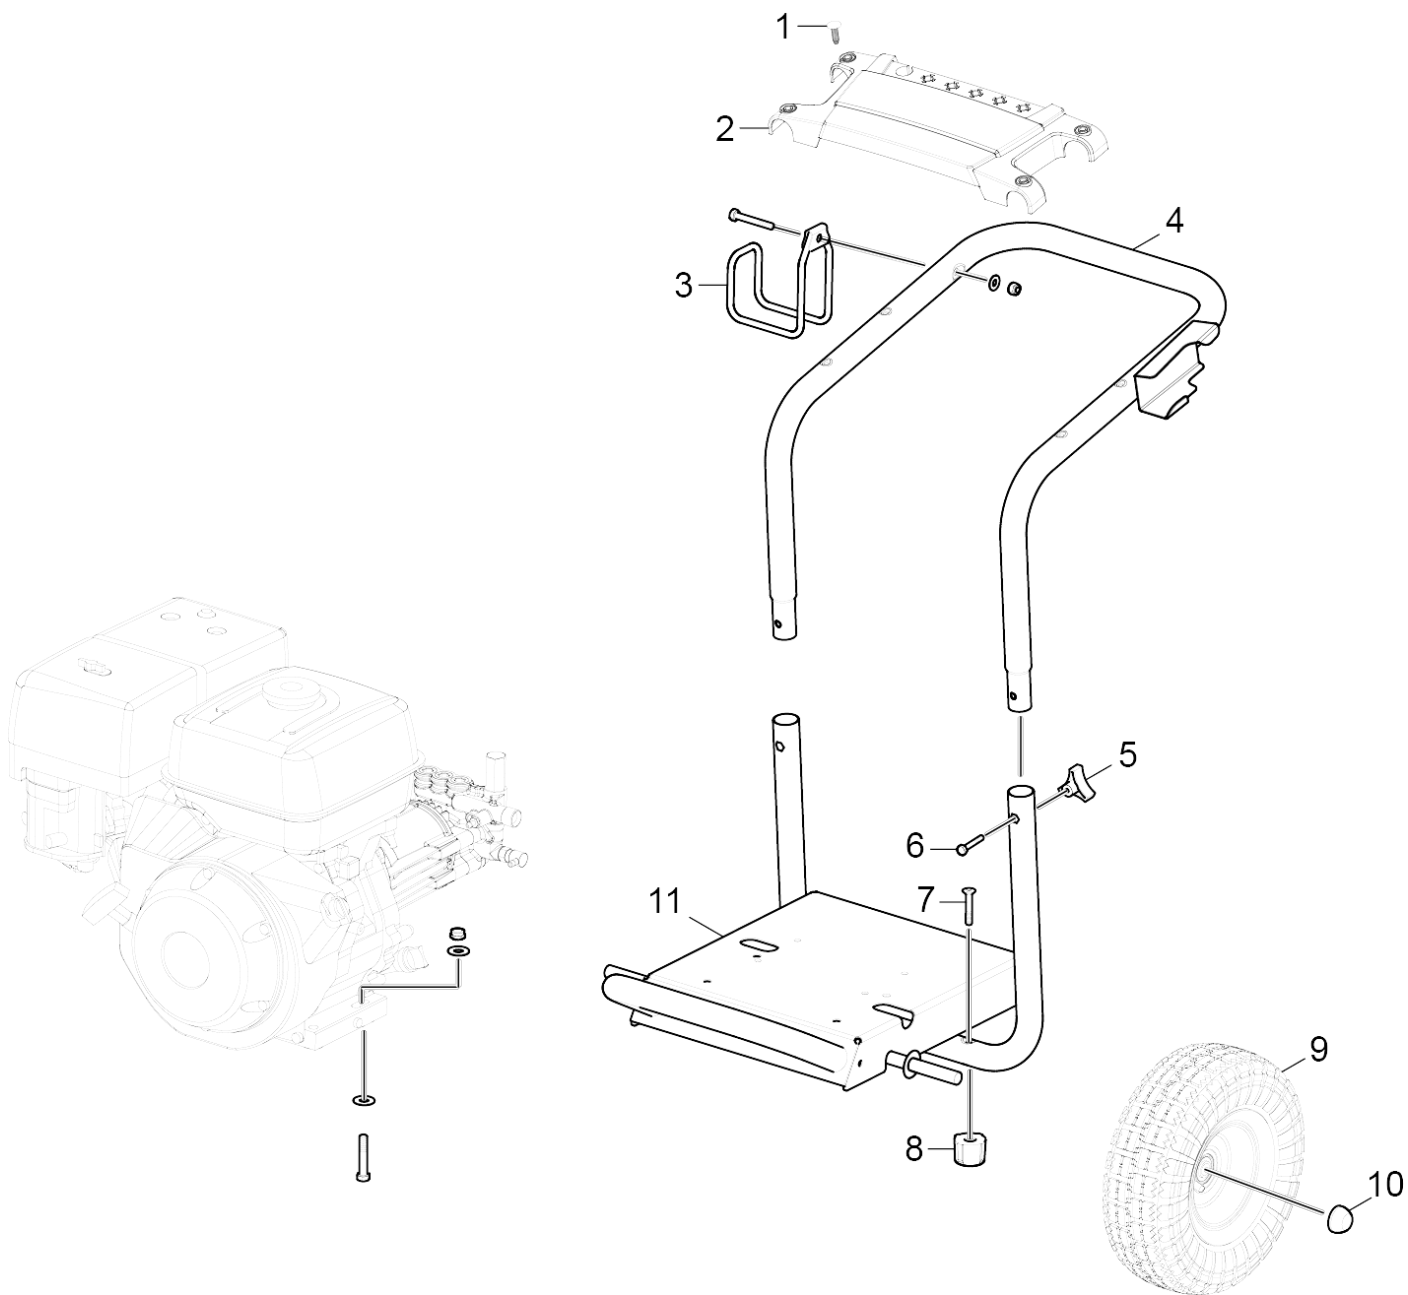

## Table of contents

---

G 4000 OH servo press (1.194-801.0)	3
180 SPARE PARTS LIST FOR G 4000 OH (9.139-357.0)	4
10 Frame	5
20 Pump set	7
26 Cylinder head	8
5 Valve (3 Stueck) (2.884-512.0)	10
27 Piston guidance	12
20 PUMP SET	14
21 PISTON	15
22 UNLOADER VALVE	17
23 PUMP-UNLOADER VALVE	19
30 Motor	21
31 Motor	22
32 Transmission	24
40 Accessories	26

G 4000 OH servo press (1.194-801.0)

---

<b>POS</b>	<b>Article no.</b>	<b>Description</b>	<b>Quantity</b>	<b>Unit</b>
180	9.139-357.0	SPARE PARTS LIST FOR G 4000 OH	1.000	ST

---

## 180 SPARE PARTS LIST FOR G 4000 OH (9.139-357.0)

---

POS	Description	Quantity	Unit
10	Frame	1.000	ST
20	PUMP SET	1.000	ST
	<b>Item text1:</b> FROM SERIA NUMBER 184866 USE THIS PUMP		
20	Pump set	1.000	ST
30	Motor	1.000	ST
40	Accessories	1.000	ST

10 Frame

POS	Article no.	Description	Quantity	Unit	Serial number from	Foot note text
1	9.196-049.0	Nylon Rivet	4.000	ST		ARTICLE ONLY AVAILABLE AT KNA
2	9.134-022.0	Name plate	1.000	ST		ARTICLE ONLY AVAILABLE AT KNA
3	8.924-692.0	POWDER COAT HOSE HANGER TITANIUM	1.000	ST		ARTICLE ONLY AVAILABLE AT KNA
4	8.924-693.0	ASSY HOLDER,HANDLE TITANIUM	1.000	ST		ARTICLE ONLY AVAILABLE AT KNA
5	9.182-353.0	KNOB 1/4"-20,3PT. STAR	2.000	ST		ARTICLE ONLY AVAILABLE AT KNA
6	9.196-307.0	1/4-20 x 1-1/2 GR 2 HEX BOLT ZINC	1.000	ST		ARTICLE ONLY AVAILABLE AT KNA
7	9.196-046.0	FLAT HEAD M/S 5/16-18X1-3/4"	2.000	ST		
8	9.183-411.0	Rubber buffer	2.000	ST		ARTICLE ONLY AVAILABLE AT KNA
9	9.802-270.0	WHEEL & TIRE ASSY, 10" STEEL RIM W/TUBE	2.000	ST	180218	ARTICLE ONLY AVAILABLE AT KNA
10	9.182-506.0	CAP BLACK PLASTIC,5/8"FASTENER	2.000	ST		ARTICLE ONLY AVAILABLE AT KNA
11	8.924-691.0	POWDER COAT BASE/AXLE/BUMPER TITANIUM	1.000	ST		ARTICLE ONLY AVAILABLE AT KNA