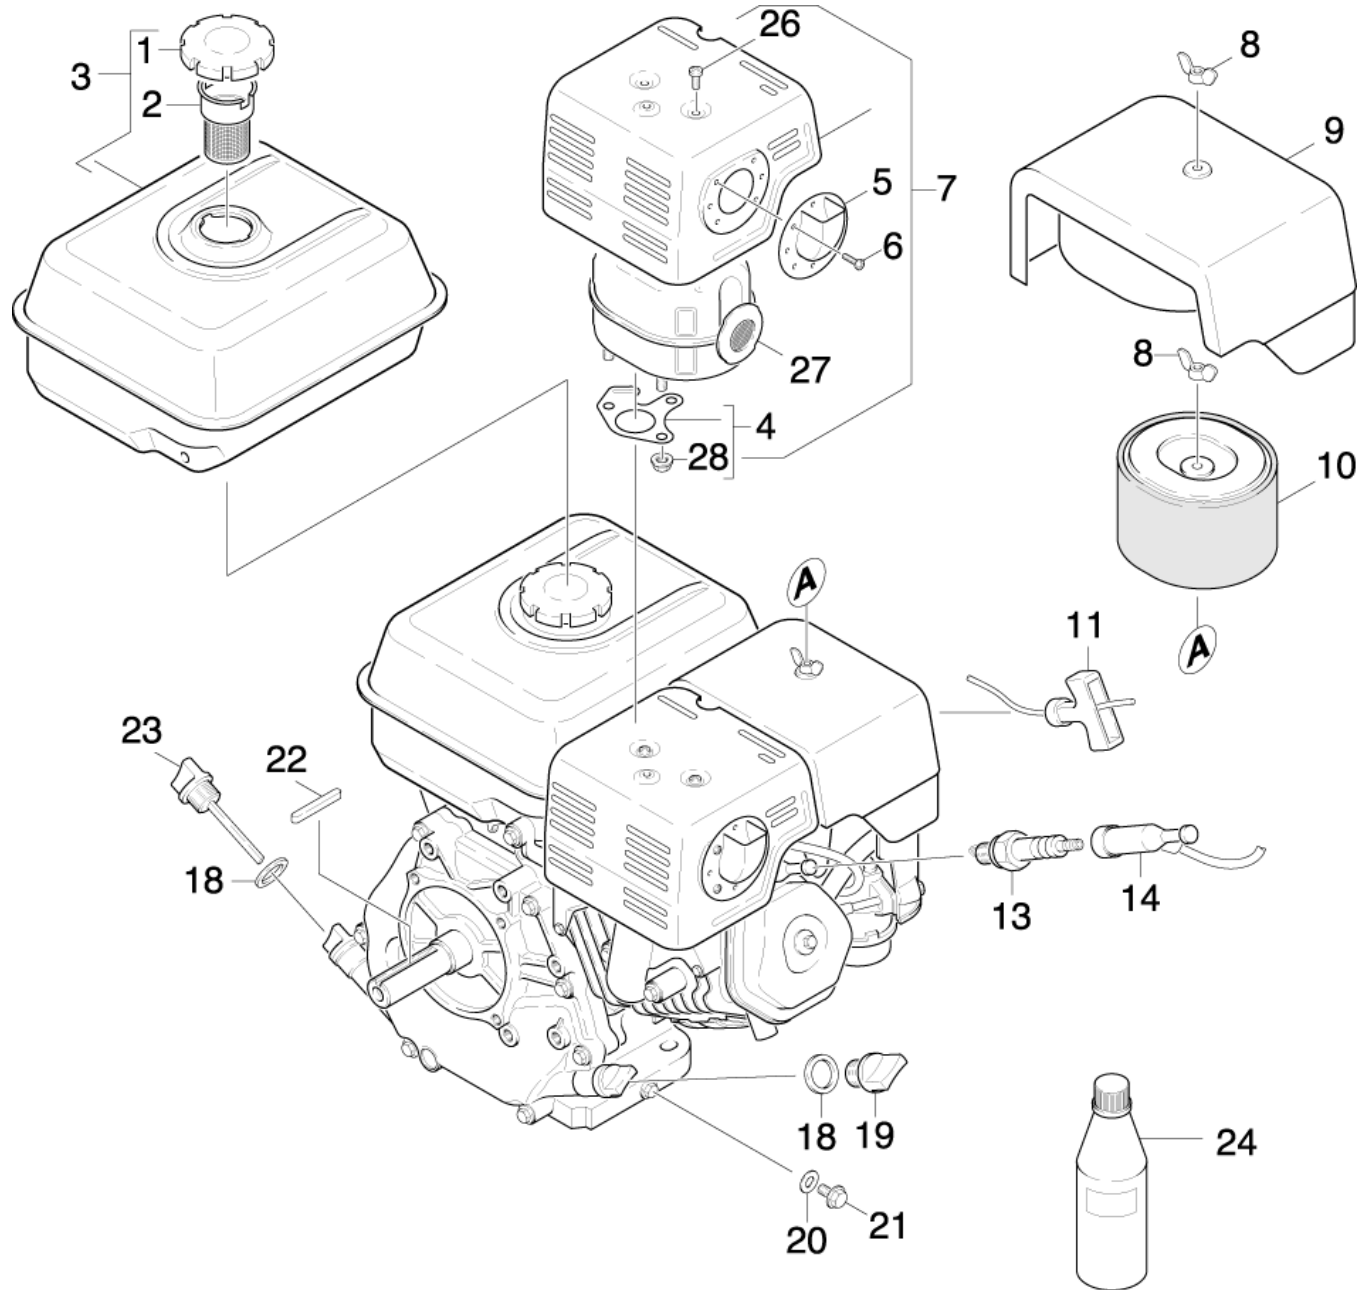

31 Motor

POS	Article no.	Description	Quantity	Unit
1	6.491-347.0	Cap of a tank complete	1.000	ST
2	7.777-999.0	Stockpiling discontinued	1.000	ST
3	9.194-501.0	Tank	1.000	ST
4	6.491-348.0	Seal	1.000	ST
5	9.194-509.0	Cover exhaust	1.000	ST
6	9.194-518.0	Screw M4X6	1.000	ST
7	9.194-507.0	Exhaust complete	1.000	ST
8	9.194-522.0	Wing nut	1.000	ST
9	9.194-499.0	Cover blower	1.000	ST
10	6.491-345.0	Air filter insert	1.000	ST
11	6.491-350.0	Starter rope complete	1.000	ST
13	6.618-090.0	Ignition plug	1.000	ST
14	9.194-514.0	Spark plug connector	1.000	ST
18	9.194-496.0	Joint ring	2.000	ST
19	9.194-495.0	DRAIN SCREW	1.000	ST
20	9.194-526.0	Washer	1.000	ST
21	9.194-520.0	Bolt	1.000	ST
22	6.491-176.0	Parallel key 6,3X36	1.000	ST
23	9.194-492.0	Oil level gauge	1.000	ST
24	6.288-050.0	Engine oil 1L	1.000	ST
26	9.194-516.0	SCREW,TAPPING 4X6 GX160 MUFFLE	1.000	ST
27	9.194-505.0	Exhaust	1.000	ST
28	9.194-524.0	Nut	1.000	ST